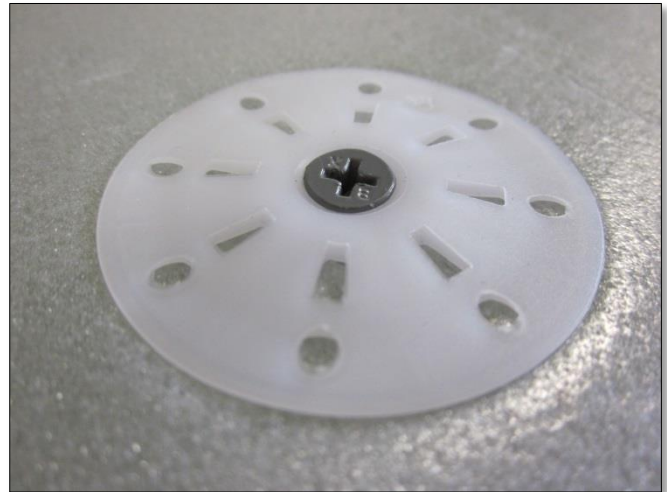

\*EZ-Driver Chuck Adaptor

**RODENHOUSE**

**Fastening Systems**

\*Bullseye® Auto-feed System

# Plasti-Grip® III washer

Use with Grip-Deck® screws/fasteners to attach foam board, continuous insulation, and synthetic PM stucco applications.

**SPECS:**

- 1 3/4" diameter
- Flat bottom for flush mounting
- Stem for pre-spotting into foam
- Flexible perimeter reduces tearing