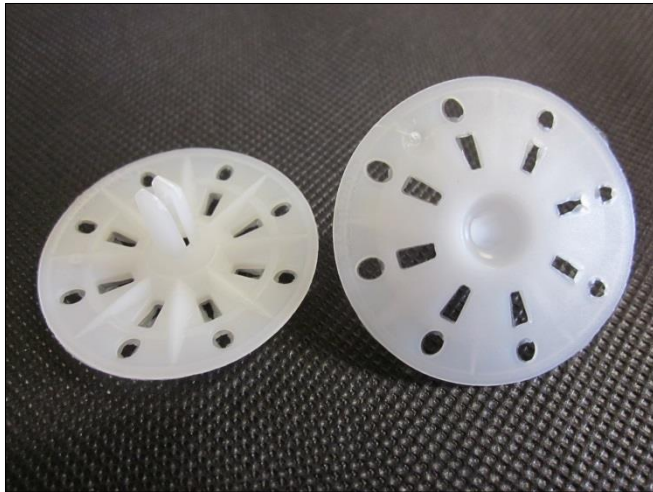

\*EZ-Driver Chuck Adaptor

**RODENHOUSE**

**Fastening Systems**

\*Bullseye® Auto-feed System

# Plasti-Grip® III washer

Use with Grip-Deck® screws/fasteners to attach foam board, continuous insulation, and synthetic PM stucco applications.

**SPECS:**

- 1 3/4" diameter
- Flat bottom for flush mounting
- Stem for pre-spotting into foam
- Flexible perimeter reduces tearing