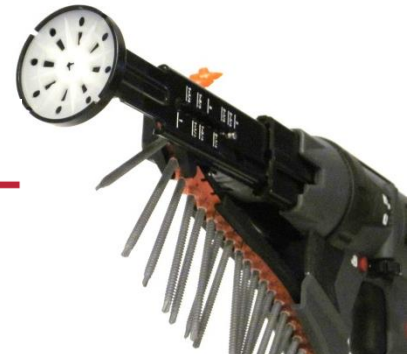

\*EZ-Driver Chuck Adaptor

**RODENHOUSE**

**Fastening Systems**

\*Bullseye® Auto-feed System

# Plasti-Grip® CBW washer

Use with Grip-Deck® screws/fasteners to attach rigid insulation, commercial building wrap, EIFS (PM) systems, metal / fiberglass lath, or for stucco applications.

## SPECS:

- 1 3/4" diameter
- Flat bottom for flush mounting
- Flexible perimeter reduces tearing
- Center hole seals around fastener resisting water intrusion

Cupped design to seal screw penetration

Rodenhouse Inc.  
974 Front NW #100  
Grand Rapids, MI 49504  
(T) 616-454-3100  
(F) 616-454-0404  
[www.rodenhouse-inc.com](http://www.rodenhouse-inc.com)