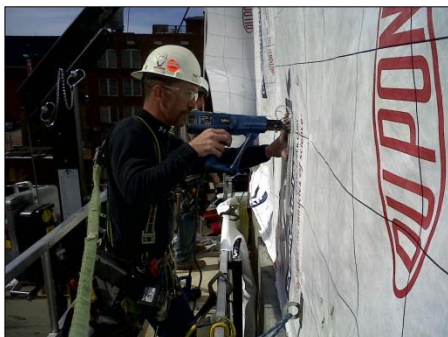

\*EZ-Driver Chuck Adaptor

**RODENHOUSE**

**Fastening Systems**

\*Bullseye® Auto-feed System

# Plasti-Grip® CBW washer

Use with Grip-Deck® screws/fasteners to attach rigid insulation, commercial building wrap, EIFS (PM) systems, metal / fiberglass lath, or for stucco applications.

## SPECS:

- 1 3/4" diameter
- Flat bottom for flush mounting
- Flexible perimeter reduces tearing
- Center hole seals around fastener resisting water intrusion

Cupped design to seal screw penetration

Rodenhouse Inc.  
974 Front NW #100  
Grand Rapids, MI 49504  
(T) 616-454-3100  
(F) 616-454-0404  
[www.rodenhouse-inc.com](http://www.rodenhouse-inc.com)