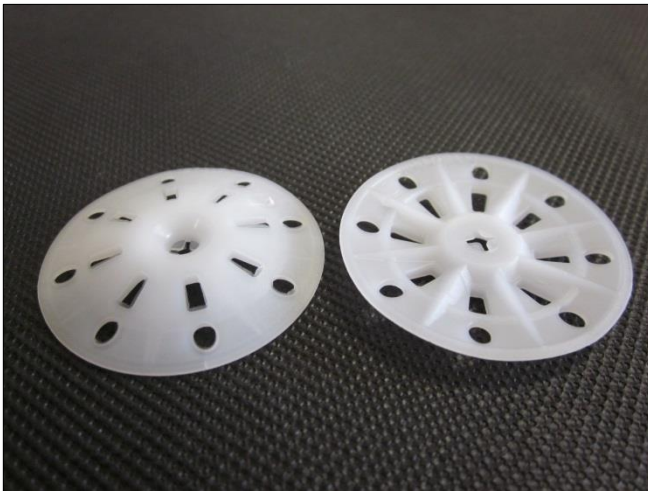

\*EZ-Driver Chuck Adaptor

**RODENHOUSE**

**Fastening Systems**

\*Bullseye® Auto-feed System

# Plasti-Grip® CBW washer

Use with Grip-Deck® screws/fasteners to attach rigid insulation, commercial building wrap, EIFS (PM) systems, metal / fiberglass lath, or for stucco applications.

## SPECS:

- 1 3/4" diameter
- Flat bottom for flush mounting
- Flexible perimeter reduces tearing
- Center hole seals around fastener resisting water intrusion

Cupped design to seal screw penetration

Rodenhouse Inc.  
974 Front NW #100  
Grand Rapids, MI 49504  
(T) 616-454-3100  
(F) 616-454-0404  
[www.rodenhouse-inc.com](http://www.rodenhouse-inc.com)