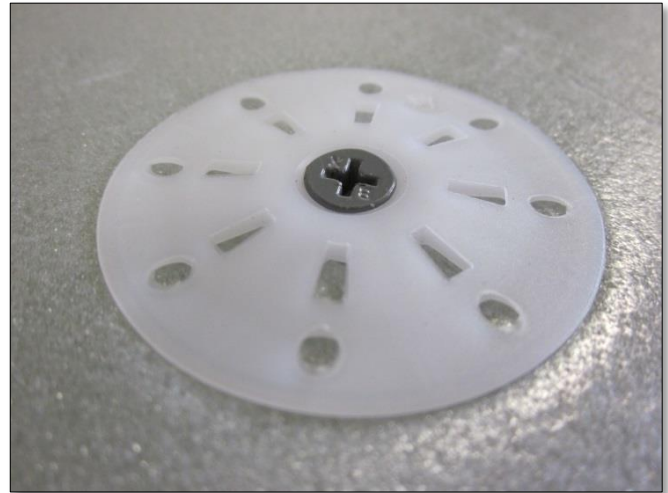

*EZ-Driver Chuck Adaptor

RODENHOUSE

Fastening Systems

*Bullseye® Auto-feed System

Plasti-Grip® CBW washer

Use with Grip-Deck® screws/fasteners to attach rigid insulation, commercial building wrap, EIFS (PM) systems, metal / fiberglass lath, or for stucco applications.

Cupped design to seal screw penetration

SPECS:

- 1 3/4" diameter
- Flat bottom for flush mounting
- Flexible perimeter reduces tearing
- Center hole seals around fastener resisting water intrusion

Rodenhouse Inc.
974 Front NW #100
Grand Rapids, MI 49504
(T) 616-454-3100
(F) 616-454-0404
www.rodenhouse-inc.com