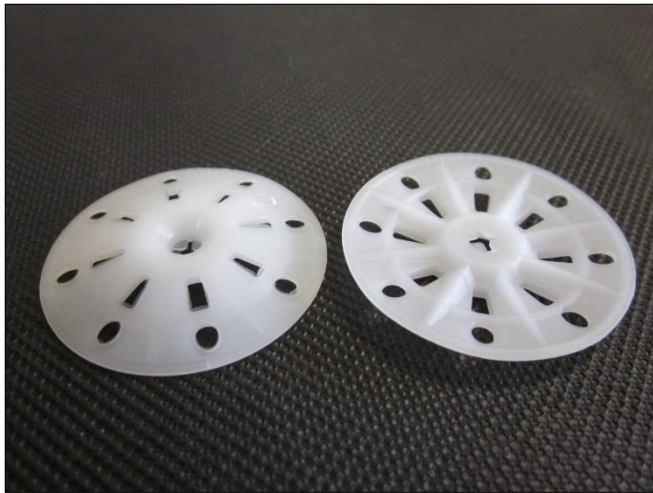

*EZ-Driver Chuck Adaptor

RODENHOUSE

Fastening Systems

*Bullseye® Auto-feed System

Plasti-Grip® CBW washer

Use with Grip-Deck® screws/fasteners to attach rigid insulation, commercial building wrap, EIFS (PM) systems, metal / fiberglass lath, or for stucco applications.

Cupped design to seal screw penetration

SPECS:

- 1 3/4" diameter
- Flat bottom for flush mounting
- Flexible perimeter reduces tearing
- Center hole seals around fastener resisting water intrusion

Rodenhouse Inc.
974 Front NW #100
Grand Rapids, MI 49504
(T) 616-454-3100
(F) 616-454-0404
www.rodenhouse-inc.com