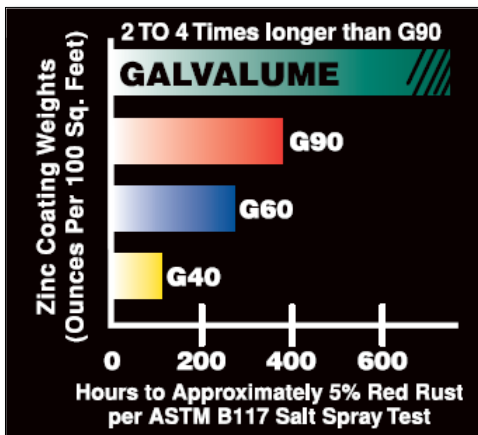

### SPECS:

- 1 1/4" diameter
- Galvanized steel
- .023" to .025" gauge
- Keyholes grab onto finish / plaster
- Flattens on surface for minimal skim coat application

Rodenhouse Inc.  
 974 Front NW #100  
 Grand Rapids, MI 49504  
 (T) 616-454-3100  
 (F) 616-454-0404  
[www.rodenhouse-inc.com](http://www.rodenhouse-inc.com)