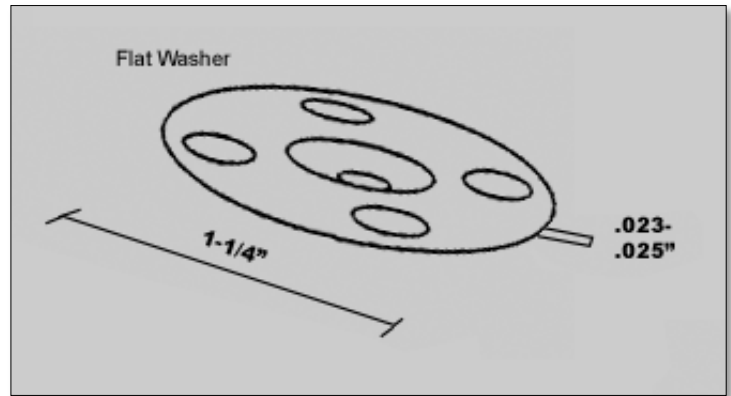

### SPECS:

- 1 1/4" diameter
- Galvanized steel
- .023" to .025" gauge
- Keyholes grab onto finish / plaster
- Flattens on surface for minimal skim coat application

Rodenhouse Inc.  
 974 Front NW #100  
 Grand Rapids, MI 49504  
 (T) 616-454-3100  
 (F) 616-454-0404  
[www.rodenhouse-inc.com](http://www.rodenhouse-inc.com)